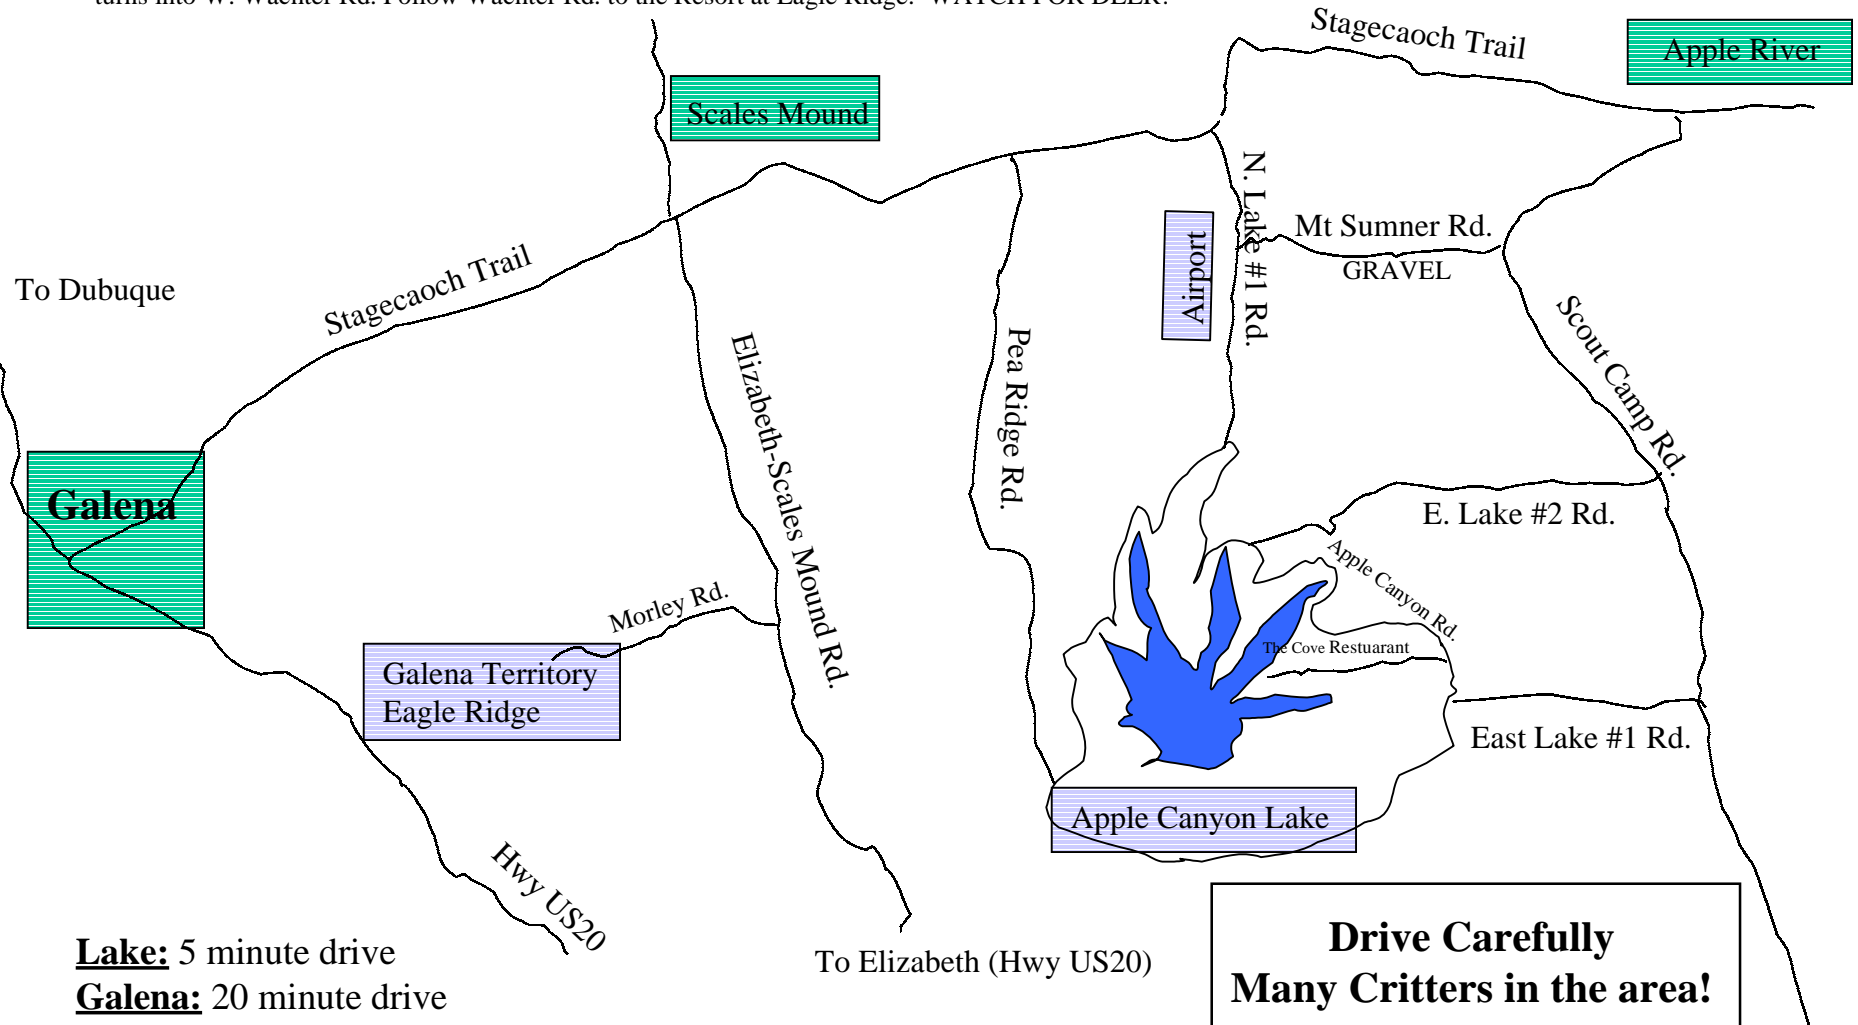

Local Directions

Map NOT TO SCALE

Galena: LFT out of the Airport, LFT on Stagecoach Trail, 15 miles to Galena. LFT on Main st.

The Cove Restaurant: LFT out of the airport, RGT on Mt. Sumner Rd., RGT on Scout Camp Rd., RGT on E. Lake #1 Rd. RGT on Apple Canyon Rd. LFT on Canyon Club Dr. to The Cove.

Eagle Ridge: LFT out of the airport, LFT on Stagecoach Trail, LFT in 5 miles on Elizabeth-Scales Mound Rd., RGT on Morley Rd., Morley Rd. turns into W. Wachter Rd. Follow Wachter Rd. to the Resort at Eagle Ridge. WATCH FOR DEER!

Lake: 5 minute drive

Galena: 20 minute drive

Eagle Ridge: 15 minute drive

Map NOT TO SCALE

To HWY US20